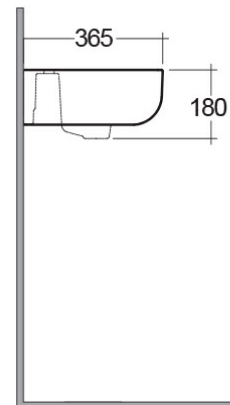

RAK-SERIES 600

Wash basin | Cloakroom

RAK
CERAMICS

Technical specifications

Dimensions: 400 x 365 mm

Weight: 11 Kg

Color: Alpine White

Shape of basin: Rounded Rectangle

Overflow hole: yes

Suites: [RAK-SERIES 600](#)

Code	Name
SE0501AWHA	SERIES 600 WASH BASIN CLOAKROOM 40CM

Dimensions: All measurements are in millimeters and are subject to normal manufacturing variations.
 Note: Due to a continuing development programme to improve design and performance, the manufacturer reserves all rights to vary specifications without prior information.
 Please note accessories are for photographic use only.