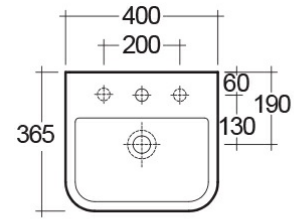

RAK-SERIES 600

Wash basin | Cloakroom

RAK
CERAMICS

Technical specifications

Dimensions: 400 x 365 mm

Weight: 11 Kg

Color: Alpine White

Shape of basin: Rounded Rectangle

Overflow hole: yes

Suites: [RAK-SERIES 600](#)

Code	Name
SE0501AWHA	SERIES 600 WASH BASIN CLOAKROOM 40CM

Dimensions: All measurements are in millimeters and are subject to normal manufacturing variations.
 Note: Due to a continuing development programme to improve design and performance, the manufacturer reserves all rights to vary specifications without prior information.
 Please note accessories are for photographic use only.