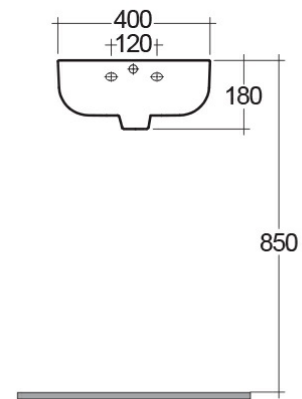

RAK-SERIES 600

Wash basin | Cloakroom

RAK
CERAMICS

Technical specifications

Dimensions: 400 x 365 mm

Weight: 11 Kg

Color: Alpine White

Shape of basin: Rounded Rectangle

Overflow hole: yes

Suites: [RAK-SERIES 600](#)

Code	Name
SE0501AWHA	SERIES 600 WASH BASIN CLOAKROOM 40CM

Dimensions: All measurements are in millimeters and are subject to normal manufacturing variations.
 Note: Due to a continuing development programme to improve design and performance, the manufacturer reserves all rights to vary specifications without prior information.
 Please note accessories are for photographic use only.